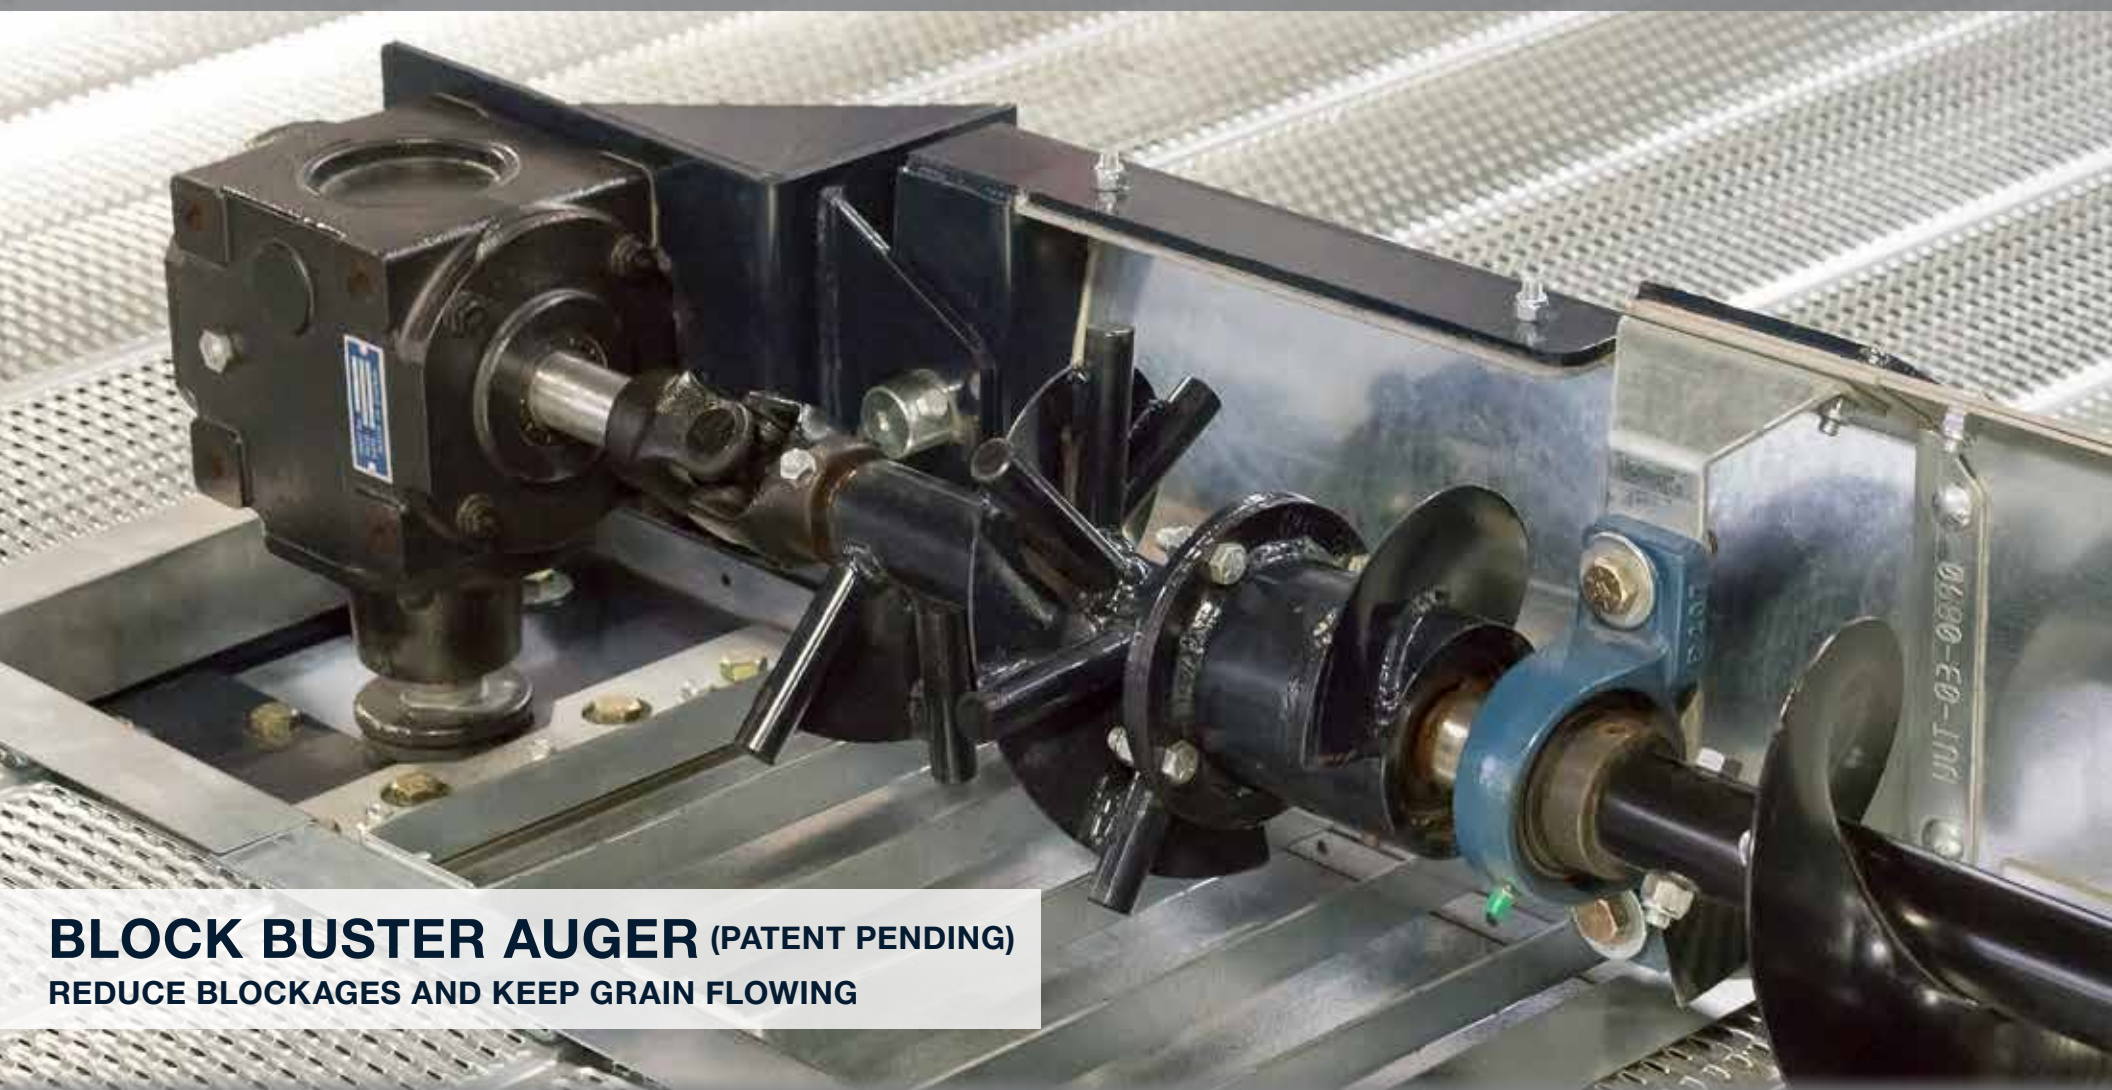

UNLOADING SYSTEMS

BLOCK BUSTER AUGER (PATENT PENDING)
REDUCE BLOCKAGES AND KEEP GRAIN FLOWING

With Superior unloading systems, unloading your bin has never been easier, faster or safer.

A permanently installed U-trough and sweep, with all controls outside the bin, provide superior unloading capacity. With more space than a round tube, the U-trough allows the grain to flow freely over the auger.

The Superior Premium Unload is available in 11-inch and 13-inch options for 15'- 60' bins. A larger gearbox, patent pending Block Buster auger, and ability to add accessories makes unloading your bin easier, faster and safer. The Superior Standard Unload is available for 15'- 48' bins.

An upgraded gearbox allows the sweep to pivot when operating on uneven surfaces. A large gear reduction drive wheel propels the sweep into the grain mass for faster unloads.

NEW PRODUCT! Introducing the new Block Buster.

Available on Premium Unload Systems, the patent pending Block Buster is a specially designed auger positioned over the center gate to reduce blockages and keep grain flowing.

A reversing gearbox and centrifugal clutch system allows the Block Buster to spin freely on its own in one direction and drive the sweep auger and wheel in the other direction.