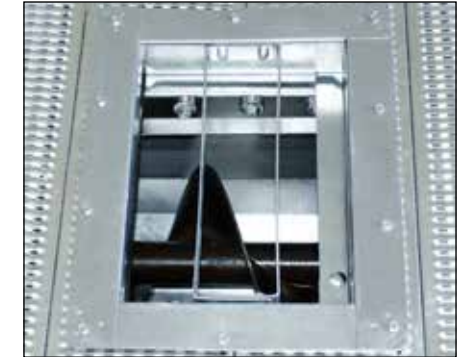

UNLOADING SYSTEMS

BLOCK BUSTER AUGER (PATENT PENDING)
REDUCE BLOCKAGES AND KEEP GRAIN FLOWING

With Superior unloading systems, unloading your bin has never been easier, faster or safer.

A permanently installed U-trough and sweep, with all controls outside the bin, provide superior unloading capacity. With more space than a round tube, the U-trough allows the grain to flow freely over the auger.

The Superior Premium Unload is available in 11-inch and 13-inch options for 15'- 60' bins. A larger gearbox, patent pending Block Buster auger, and ability to add accessories makes unloading your bin easier, faster and safer. The Superior Standard Unload is available for 15'- 48' bins.

An upgraded gearbox allows the sweep to pivot when operating on uneven surfaces. A large gear reduction drive wheel propels the sweep into the grain mass for faster unloads.

NEW PRODUCT! Introducing the new Block Buster.

Available on Premium Unload Systems, the patent pending Block Buster is a specially designed auger positioned over the center gate to reduce blockages and keep grain flowing.

A reversing gearbox and centrifugal clutch system allows the Block Buster to spin freely on its own in one direction and drive the sweep auger and wheel in the other direction.